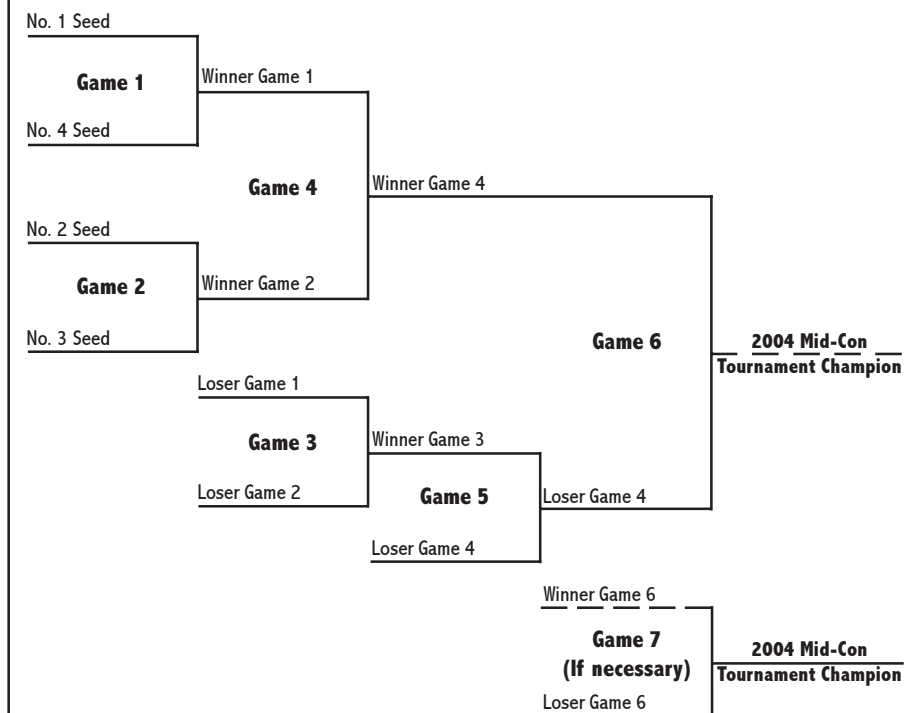

at Millington, Tenn. ^ at Norman, Okla..

* Mid-Con game **Home games in bold**

2004 Conference Series Breakdown - Head-to-Head

Schools	CC	CSU	OU	ORU	SUU	VU	WIU
Centenary	0-0	0-0	0-0	0-0	0-0	0-0	0-0
Chicago State	0-0	0-0	0-0	0-0	0-0	0-0	0-0
Oakland	0-0	0-0	0-0	0-0	0-0	0-0	0-0
Oral Roberts	0-0	0-0	0-0	0-0	0-0	0-0	0-0
Southern Utah	0-0	0-0	0-0	0-0	0-0	0-0	0-0
Valparaiso	0-0	0-0	0-0	0-0	0-0	0-0	0-0
Western Illinois	0-0	0-0	0-0	0-0	0-0	0-0	0-0
Totals	0-0	0-0	0-0	0-0	0-0	0-0	0-0

2004 Mid-Con Baseball Tournament

May 27-29 • Shehee Stadium • Shreveport, La.

All times TBA • winner receives automatic qualification to NCAA Baseball Championship