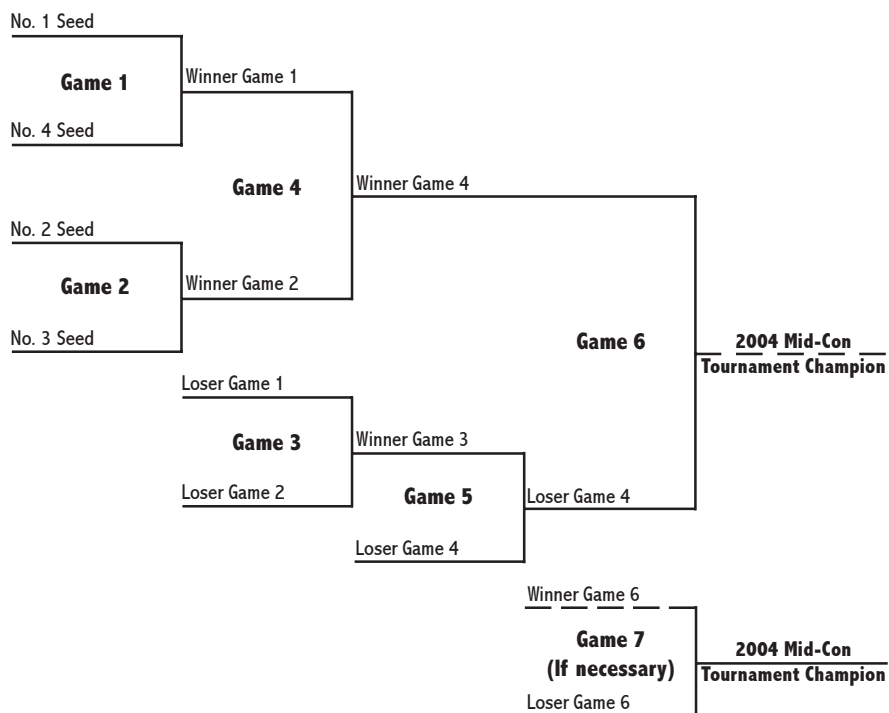

at Millington, Tenn. ^ at Norman, Okla..

* Mid-Con game **Home games in bold**

2004 Conference Series Breakdown - Head-to-Head

Schools	CC	CSU	OU	ORU	SUU	VU	WIU
Centenary	0-0	0-0	0-0	0-0	0-0	0-0	0-0
Chicago State	0-0	0-0	0-0	0-0	0-0	0-0	0-0
Oakland	0-0	0-0	0-0	0-0	0-0	0-0	0-0
Oral Roberts	0-0	0-0	0-0	0-0	0-0	0-0	0-0
Southern Utah	0-0	0-0	0-0	0-0	0-0	0-0	0-0
Valparaiso	0-0	0-0	0-0	0-0	0-0	0-0	0-0
Western Illinois	0-0	0-0	0-0	0-0	0-0	0-0	0-0
Totals	0-0	0-0	0-0	0-0	0-0	0-0	0-0

2004 Mid-Con Baseball Tournament

May 27-29 • Shehee Stadium • Shreveport, La.

All times TBA • winner receives automatic qualification to NCAA Baseball Championship