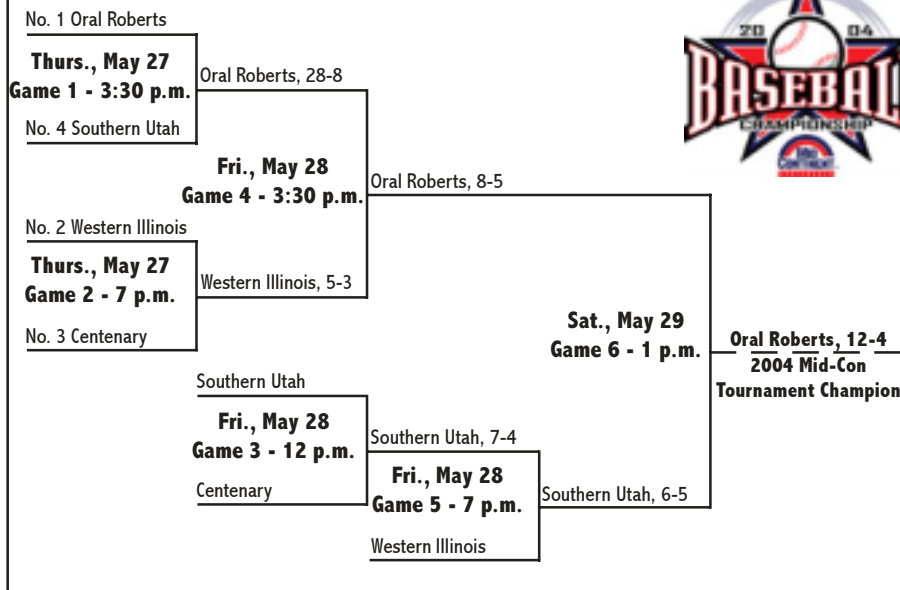

at Millington, Tenn. ^ at Norman, Okla.
(MCT) at Mid-Con Tourney; Shreveport, La.
* Mid-Con game **Home games in bold**

2004 Conference Series Breakdown - Head-to-Head

Schools	CC	CSU	OU	ORU	SUU	VU	WIU	Totals
Centenary	---	3-1	2-1	0-2	2-2	1-3	2-2	10-11
Chicago State	1-3	---	1-3	0-4	1-3	1-3	1-3	5-19
Oakland	1-2	3-1	---	0-4	3-1	1-3	2-2	10-13
Oral Roberts	2-0	4-0	4-0	---	3-1	4-0	4-0	21-1
Southern Utah	2-2	3-1	1-3	1-3	---	3-1	1-3	11-13
Valparaiso	3-1	3-1	3-1	0-4	1-3	---	1-3	11-13
Western Illinois	2-2	3-1	2-2	0-4	3-1	3-1	---	13-11

2004 Mid-Con Baseball Tournament

May 27-29 • Shehee Stadium • Shreveport, La.

Mid-Con SID Directory

School	BA Contact	Phone	Fax	E-Mail	Press Box Phone	Web site
Centenary	David Pratt	318-869-5092	318-869-5128	dpratt@centenary.edu	318-869-5250	www.centenary.edu/athletics
Chicago State	Ben Greenberg	773-995-2217	773-995-3656	bgreen21@csu.edu	None	www.csu.edu/athletics
Oakland	Peter Di Sanza	248-370-3123	248-370-4056	pvdisanz@oakland.edu	None	www.ougrizzlies.com
Oral Roberts	Cris Belvin	918-495-7094	918-495-7142	cbelvin@oru.edu	918-495-7127	www.orugoldeneagles.com
Southern Utah	Steve Johnson	435-586-7752	435-865-8037	johnsons@suu.edu	None	www.suu.edu/athletics
Valparaiso	Bill Rogers	219-464-6953	219-464-5762	bill.rogers@valpo.edu	219-464-6006	www.valpo.edu/athletics
Western Illinois	Shana Daniels	309-298-1133	309-298-2060	sl-daniels1@wiu.edu	309-255-9649 (c)	www.wiathletics.com